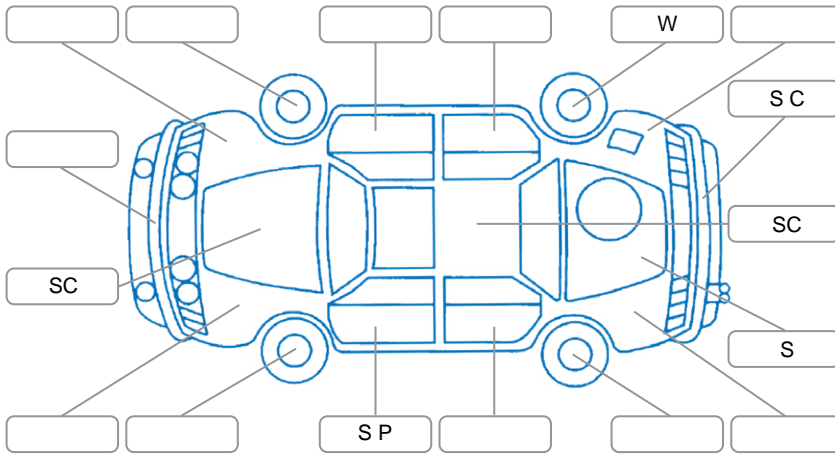

Report ID:	28,235,015	Version:	1
Created:	11 Jun 2026		

Make:	Ssangyong	Model:	Korando
Body Style:	SUV	Year:	2015
Rego No.:	JAU131	Rego Expiry:	24 Aug 2026
WoF Expiry:	18 Jun 2027	Odometer:	90,836 Kms
Good No.:	28235015	VIN:	KPTB0A18SFP208284
Next Service:	100840	Service History:	No

**Key**  
 S = Scratch    R = Rust    C = Crack    \* = Decals    W = Significant scuffs  
 D = Dent    PT = Paint defect    P = Pin dent    SC = Stone Chips

Note: some defects and blemishes may not be displayed in the diagram

### Under Carriage and Under Bonnet Inspection Comments

Front wheel drive  
 Front left CV leaking