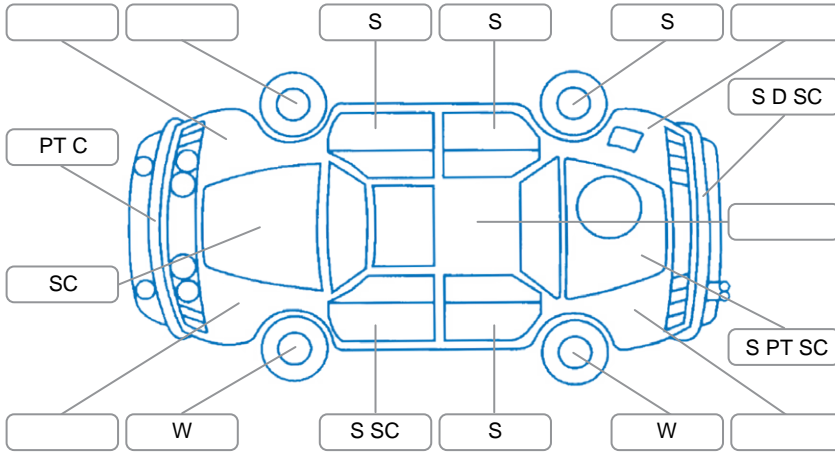

Report ID:	28,235,004	Version:	2
Created:	10 Jul 2026		

Make:	Honda	Model:	CRV
Body Style:	SUV	Year:	2012
Rego No.:	NEY585	Rego Expiry:	15 Oct 2026
WoF Expiry:	24 Jun 2027	Odometer:	138,498 Kms
Good No.:	28235004	VIN:	7AT08G7HX20100594
Next Service:	148,000 Kms	Service History:	No

Key

S = Scratch R = Rust C = Crack * = Decals W = Significant scuffs
 D = Dent PT = Paint defect P = Pin dent SC = Stone Chips

Note: some defects and blemishes may not be displayed in the diagram

Body Inspection Comments

Conditions During Body Inspection: Wet

Under Carriage and Under Bonnet Inspection Comments

Front wheel drive.
 Freshly serviced.
 2 new tyres installed.

Interior Comments

Seats:	Average
Carpets:	Average
Panels:	Average
Dashboard:	Average