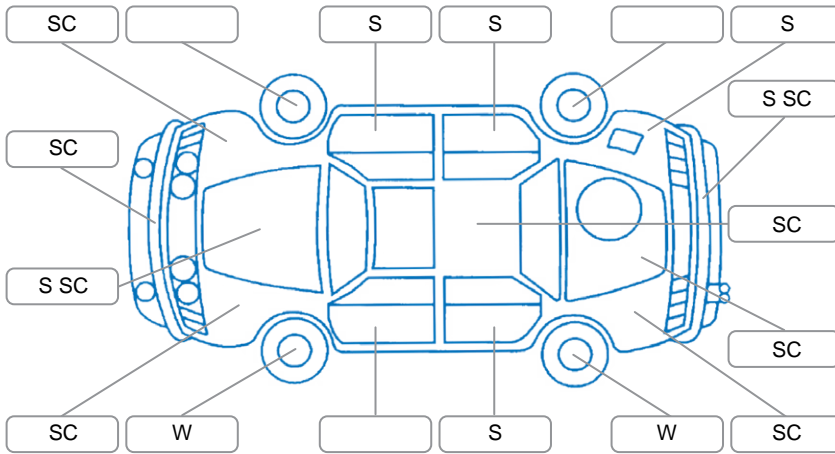

Report ID:	28,234,978	Version:	2
Created:	08 Jun 2026		

Make:	BMW	Model:	5 Series
Body Style:	Sedan	Year:	2016
Rego No.:	RTW23	Rego Expiry:	15 Dec 2026
WoF Expiry:	24 Jun 2026	Odometer:	150,351 Kms
Good No.:	28234978	VIN:	WBAJB32080G459617
Next Service:	148290km	Service History:	No

### Key

S = Scratch    R = Rust    C = Crack    \* = Decals    W = Significant scuffs  
 D = Dent    PT = Paint defect    P = Pin dent    SC = Stone Chips

Note: some defects and blemishes may not be displayed in the diagram