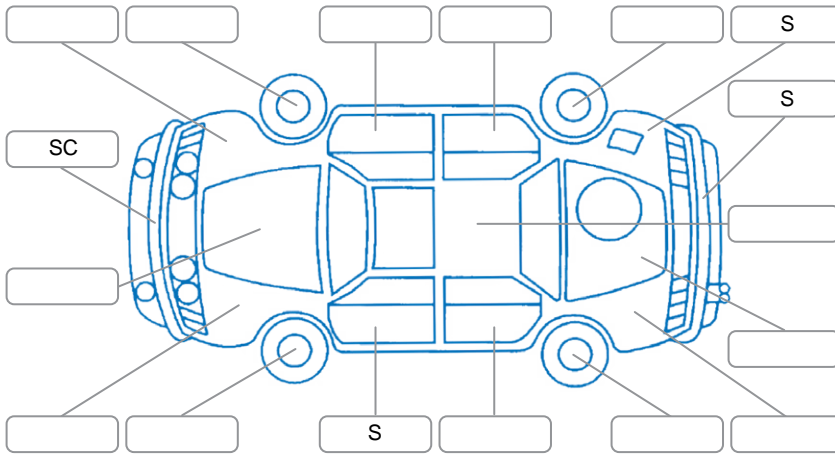

Report ID:	28,234,950	Version:	2
Created:	08 Jun 2026		

Make:	Toyota	Model:	Highlander
Body Style:	SUV	Year:	2022
Rego No.:	PEY430	Rego Expiry:	25 Jan 2027
WoF Expiry:	18 Jun 2027	Odometer:	149,991 Kms
Good No.:	28234950	VIN:	5TDLB3CH50S069659
Next Service:	160000	Service History:	Yes

Key

S = Scratch R = Rust C = Crack * = Decals W = Significant scuffs
 D = Dent PT = Paint defect P = Pin dent SC = Stone Chips

Note: some defects and blemishes may not be displayed in the diagram

Body Inspection Comments

No cargo blind.

Conditions During Body Inspection

Under Carriage and Under Bonnet Inspection Comments

Interior Comments

Seats:	Good
Carpets:	Good
Panels:	Good
Dashboard:	Good

General Comments

Road Conditions During Test Drive	Wet	
Engine Timing Mechanism	Timing Chain	
Evidence of Cam Belt Replacement	<input type="checkbox"/> Yes <input type="checkbox"/> No	Kms
Inspected by:	Curshey Accad	
Published by:	Henry Manders	
Inspection Date:	06 Jun 2026	