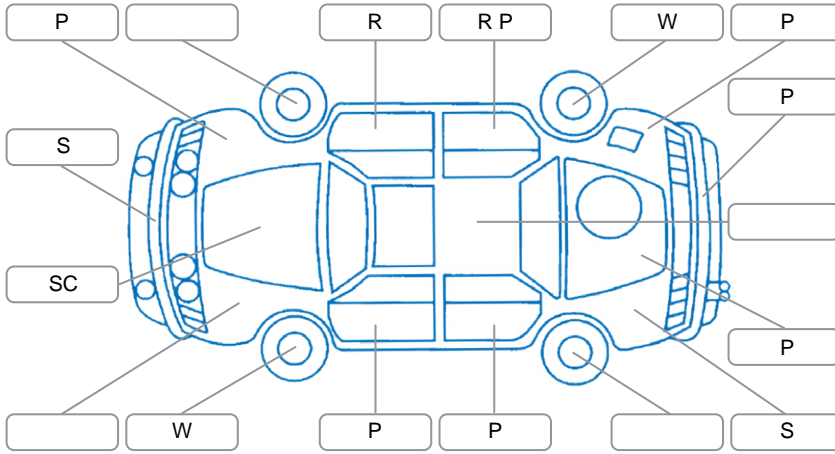

Key

S = Scratch R = Rust C = Crack * = Decals W = Significant scuffs
 D = Dent PT = Paint defect P = Pin dent SC = Stone Chips

Note: some defects and blemishes may not be displayed in the diagram

Body Inspection Comments

Conditions During Body Inspection: Dry

Under Carriage and Under Bonnet Inspection Comments

Front wheel drive
 Oil leak

Interior Comments

Seats:	Average
Carpets:	Average
Panels:	Average
Dashboard:	Average

General Comments