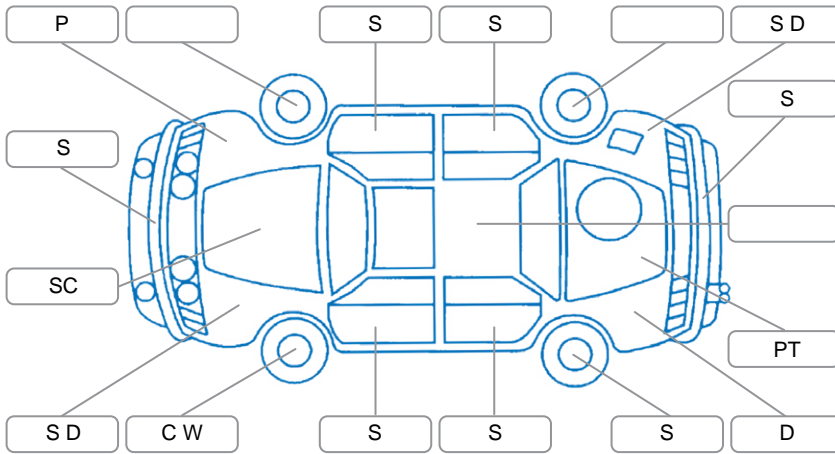

Key
 S = Scratch R = Rust C = Crack * = Decals W = Significant scuffs
 D = Dent PT = Paint defect P = Pin dent SC = Stone Chips

Note: some defects and blemishes may not be displayed in the diagram

Body Inspection Comments

Conditions During Body Inspection

Under Carriage and Under Bonnet Inspection Comments

Interior Comments

Seats:	Good
Carpets:	Good
Panels:	Good
Dashboard:	Good

General Comments

Road Conditions During Test Drive	Dry		
Engine Timing Mechanism	Timing Chain		
Evidence of Cam Belt Replacement	<input type="checkbox"/> Yes	<input type="checkbox"/> No	Kms
Inspected by:	Curshey Accad		
Published by:	Curshey Accad		
Inspection Date:	07 Jun 2026		