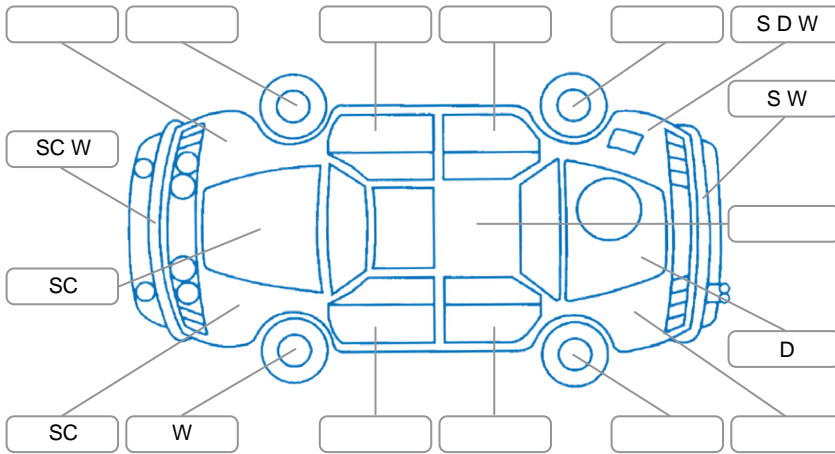

Report ID:	28,234,806	Version:	1
Created:	12 Jun 2026		

Make:	Hyundai	Model:	I30
Body Style:	Hatchback	Year:	2012
Rego No.:	GLY530	Rego Expiry:	12 Aug 2026
WoF Expiry:	08 Jul 2026	Odometer:	200,197 Kms
Good No.:	28234806	VIN:	KMHDB51DMCU392888
Next Service:	195140	Service History:	No

Key
 S = Scratch R = Rust C = Crack * = Decals W = Significant scuffs
 D = Dent PT = Paint defect P = Pin dent SC = Stone Chips

Note: some defects and blemishes may not be displayed in the diagram

Body Inspection Comments

Conditions During Body Inspection	Dry
-----------------------------------	-----

Under Carriage and Under Bonnet Inspection Comments

Interior Comments

Seats:	stains
Carpets:	Good
Panels:	left door lock solenoid noise
Dashboard:	speedo reading display faulty