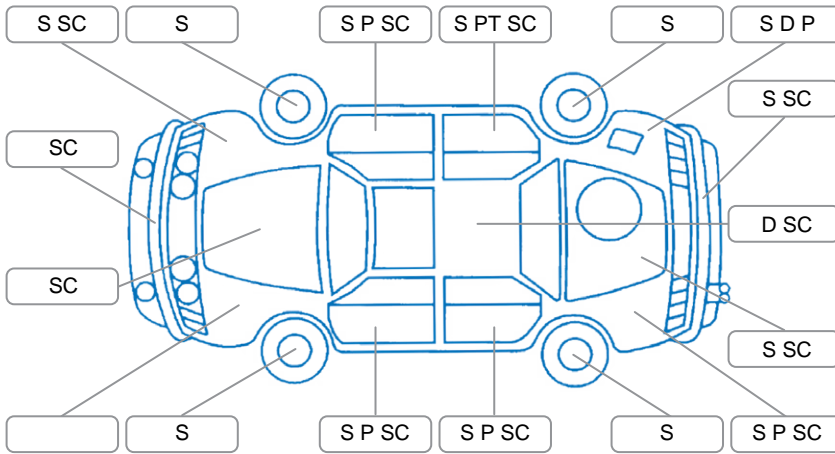

Report ID:	28,234,765	Version:	3
Created:	24 Jun 2026		

Make:	Mazda	Model:	Premacy
Body Style:	SUV	Year:	2006
Rego No.:	NFW498	Rego Expiry:	17 Aug 2026
WoF Expiry:	27 May 2027	Odometer:	125,202 Kms
Good No.:	28234765	VIN:	7AT0C133X21102056
Next Service:	131,000 Kms	Service History:	No

Key

S = Scratch R = Rust C = Crack * = Decals W = Significant scuffs
 D = Dent PT = Paint defect P = Pin dent SC = Stone Chips

Note: some defects and blemishes may not be displayed in the diagram

Body Inspection Comments

Paint defect on FL door handle.

Conditions During Body Inspection

Under Carriage and Under Bonnet Inspection Comments

Interior Comments

Seats:	Good
Carpets:	Good
Panels:	Good. Drivers sunvisor retaining clip broken.
Dashboard:	Good, steering wheel wearing.