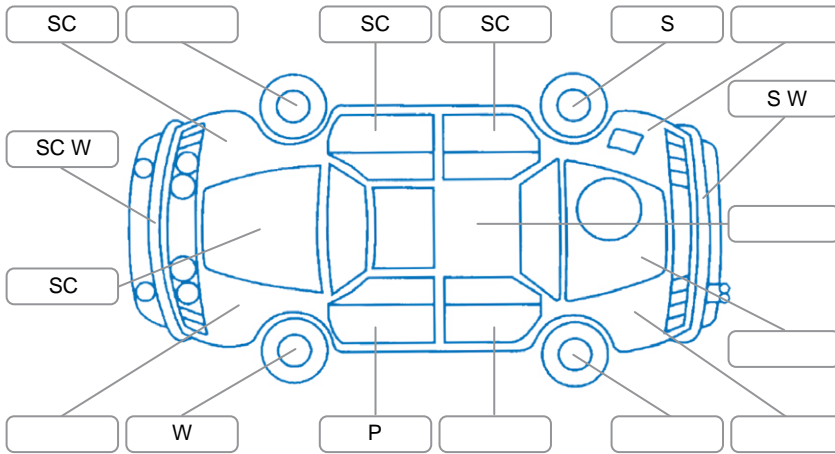

Report ID:	28,234,749	Version:	2
Created:	12 Jun 2026		

Make:	Holden	Model:	Captiva 7
Body Style:	SUV	Year:	2018
Rego No.:	LMH317	Rego Expiry:	03 Mar 2026
WoF Expiry:	23 Jun 2027	Odometer:	135,977 Kms
Good No.:	28234749	VIN:	KL3CD2669JB042027
Next Service:	11/6/27 or 14600kms	Service History:	Yes

Key

S = Scratch R = Rust C = Crack * = Decals W = Significant scuffs
 D = Dent PT = Paint defect P = Pin dent SC = Stone Chips

Note: some defects and blemishes may not be displayed in the diagram

Body Inspection Comments

Stone chips in windscreen.

Conditions During Body Inspection

Dry

Under Carriage and Under Bonnet Inspection Comments

Interior Comments

Seats:	Good
Carpets:	Good
Panels:	Good
Dashboard:	Good

General Comments