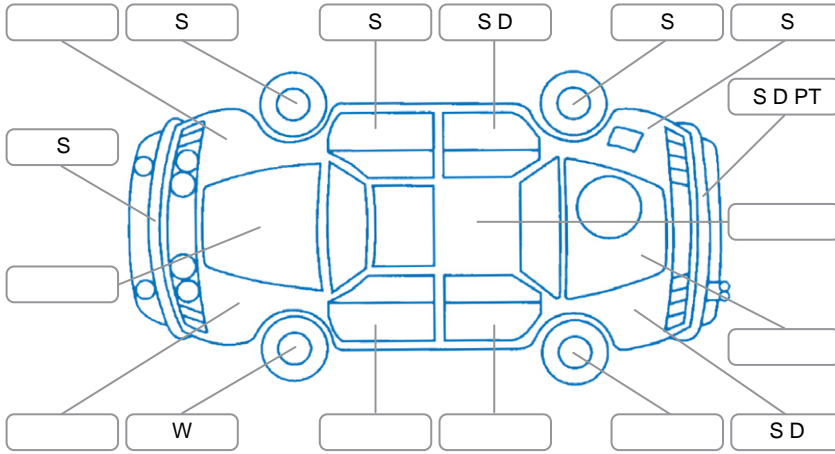

Key

S = Scratch R = Rust C = Crack * = Decals W = Significant scuffs
 D = Dent PT = Paint defect P = Pin dent SC = Stone Chips

Note: some defects and blemishes may not be displayed in the diagram

Body Inspection Comments

Conditions During Body Inspection

Under Carriage and Under Bonnet Inspection Comments

Interior Comments

Seats:	Good
Carpets:	Good
Panels:	Good
Dashboard:	Good

General Comments

Road Conditions During Test Drive	Dry		
Engine Timing Mechanism	Timing Chain		
Evidence of Cam Belt Replacement	<input type="checkbox"/> Yes	<input type="checkbox"/> No	Kms
Inspected by:	Curshey Accad		
Published by:	Curshey Accad		
Inspection Date:	08 Jun 2026		