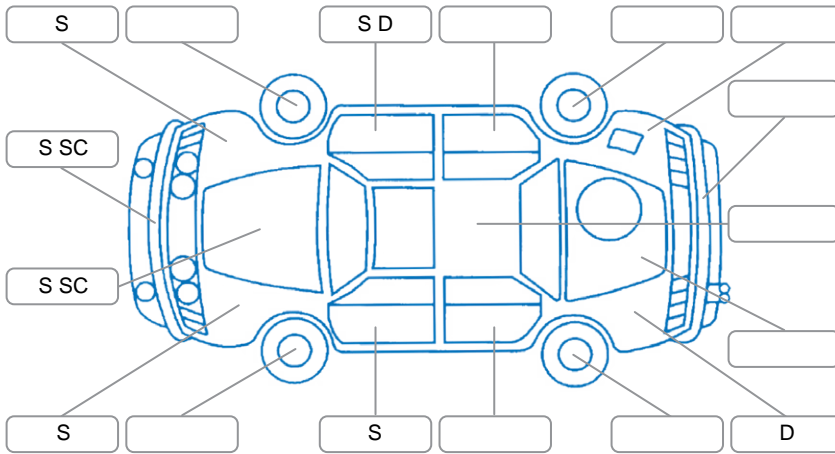

Report ID:	28,234,689	Version:	1
Created:	18 Jun 2026		

Make:	Mini	Model:	Cooper
Body Style:	Hatchback	Year:	2009
Rego No.:	KSZ212	Rego Expiry:	13 Jul 2026
WoF Expiry:	27 May 2027	Odometer:	60,010 Kms
Good No.:	28234689	VIN:	WMWWMF32000TW25637
Next Service:	70,000	Service History:	Yes

Key

S = Scratch R = Rust C = Crack * = Decals W = Significant scuffs
 D = Dent PT = Paint defect P = Pin dent SC = Stone Chips

Note: some defects and blemishes may not be displayed in the diagram

Body Inspection Comments