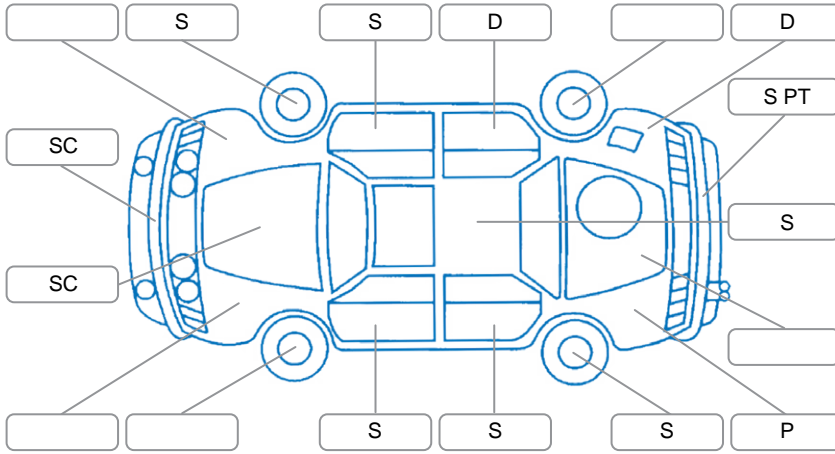

Key

S = Scratch R = Rust C = Crack * = Decals W = Significant scuffs
 D = Dent PT = Paint defect P = Pin dent SC = Stone Chips

Note: some defects and blemishes may not be displayed in the diagram

Body Inspection Comments

Parcel tray missing,

Conditions During Body Inspection

Under Carriage and Under Bonnet Inspection Comments

Interior Comments

Seats:	Good
Carpets:	Good
Panels:	Good
Dashboard:	Good

General Comments

Road Conditions During Test Drive	Dry		
Engine Timing Mechanism	Timing Chain		
Evidence of Cam Belt Replacement	<input type="checkbox"/> Yes	<input type="checkbox"/> No	Kms
Inspected by:	Curshey Accad		
Published by:	Curshey Accad		
Inspection Date:	07 Jun 2026		