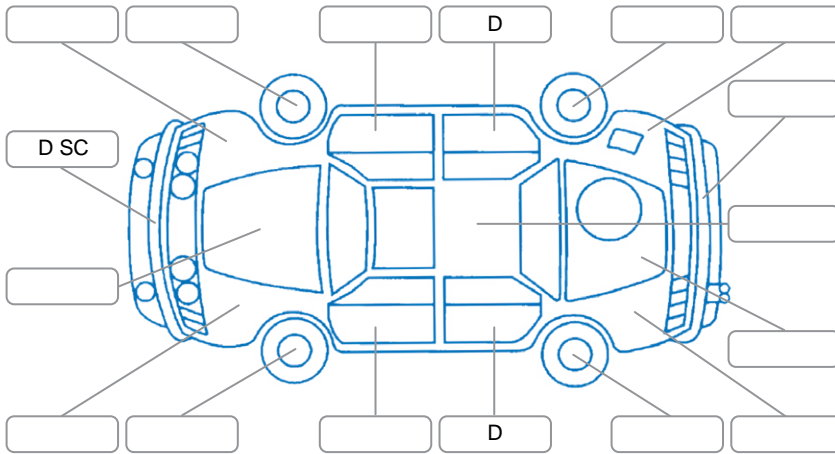

Key

S = Scratch R = Rust C = Crack * = Decals W = Significant scuffs
 D = Dent PT = Paint defect P = Pin dent SC = Stone Chips

Note: some defects and blemishes may not be displayed in the diagram

Body Inspection Comments

Note both rear tyre cracked, parcel tray missing, front bumper moulding dent, Right Inner Wheel Arch dent

Conditions During Body Inspection: Wet

Under Carriage and Under Bonnet Inspection Comments

Interior Comments