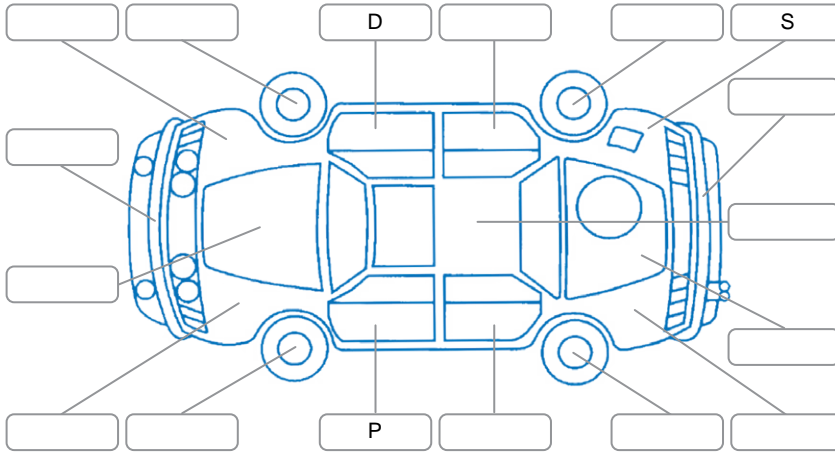

Key

S = Scratch R = Rust C = Crack * = Decals W = Significant scuffs
 D = Dent PT = Paint defect P = Pin dent SC = Stone Chips

Note: some defects and blemishes may not be displayed in the diagram

Body Inspection Comments

Conditions During Body Inspection: Wet

Under Carriage and Under Bonnet Inspection Comments

Interior Comments

Seats:	Good
Carpets:	Good
Panels:	Good
Dashboard:	Good

General Comments

Road Conditions During Test Drive	Wet	
Engine Timing Mechanism	Timing Chain	
Evidence of Cam Belt Replacement	<input type="checkbox"/> Yes <input type="checkbox"/> No	Kms
Inspected by:	Curshey Accad	
Published by:	Curshey Accad	
Inspection Date:	08 Jun 2026	