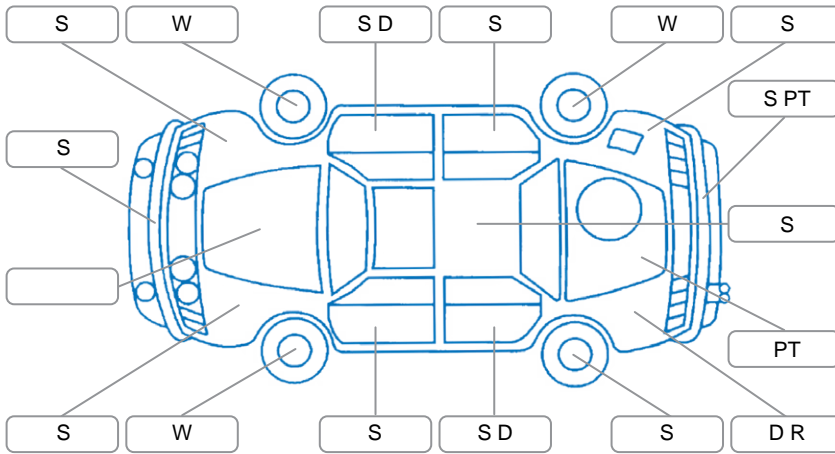

Key
 S = Scratch R = Rust C = Crack * = Decals W = Significant scuffs
 D = Dent PT = Paint defect P = Pin dent SC = Stone Chips

Note: some defects and blemishes may not be displayed in the diagram

Body Inspection Comments

Conditions During Body Inspection

Under Carriage and Under Bonnet Inspection Comments

Interior Comments

Seats:	Good
Carpets:	Good
Panels:	Good
Dashboard:	Good

General Comments

Road Conditions During Test Drive	Wet
Engine Timing Mechanism	Timing Chain
Evidence of Cam Belt Replacement	<input type="checkbox"/> Yes <input type="checkbox"/> No Kms
Inspected by:	Curshey Accad
Published by:	Henry Manders
Inspection Date:	08 Jun 2026