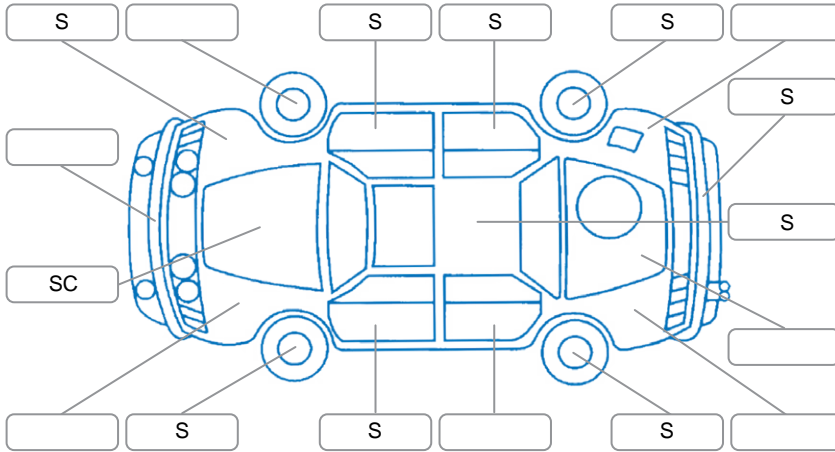

Key

S = Scratch R = Rust C = Crack * = Decals W = Significant scuffs
 D = Dent PT = Paint defect P = Pin dent SC = Stone Chips

Note: some defects and blemishes may not be displayed in the diagram

Body Inspection Comments

Right A-pillar dent and rust.
 Passed fresh VTNZ WOF.

Conditions During Body Inspection Wet

Under Carriage and Under Bonnet Inspection Comments

Interior Comments

Seats:	Good
Carpets:	Good
Panels:	Good
Dashboard:	Good