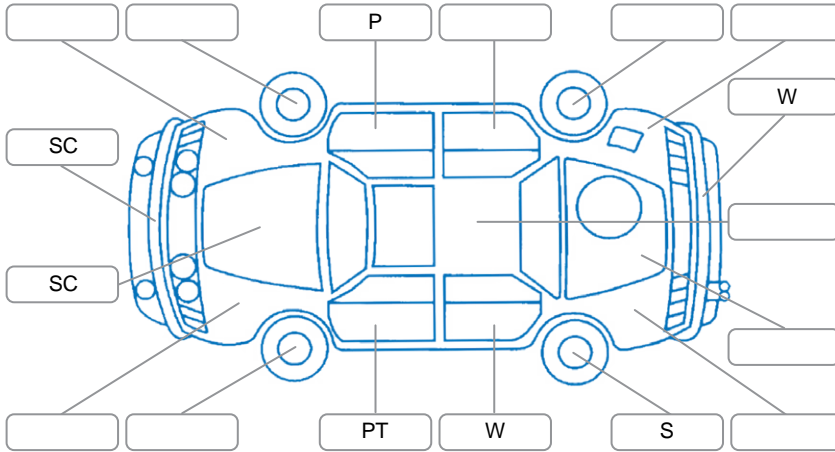

Report ID:	28,234,426	Version:	1
Created:	10 Jun 2026		

Make:	Haval	Model:	H6
Body Style:	SUV	Year:	2021
Rego No.:	RRW707	Rego Expiry:	15 Aug 2026
WoF Expiry:	16 Aug 2026	Odometer:	36,074 Kms
Good No.:	28234426	VIN:	LGWFF6A55MH957566
Next Service:	43,250km's	Service History:	Yes

Key

S = Scratch R = Rust C = Crack * = Decals W = Significant scuffs
 D = Dent PT = Paint defect P = Pin dent SC = Stone Chips

Note: some defects and blemishes may not be displayed in the diagram

Body Inspection Comments

Conditions During Body Inspection: Dry

Under Carriage and Under Bonnet Inspection Comments

Interior Comments

Seats:	Good
Carpets:	Good
Panels:	Good
Dashboard:	Good

General Comments

Road Conditions During Test Drive	Dry		
Engine Timing Mechanism	Timing Chain		
Evidence of Cam Belt Replacement	<input type="checkbox"/> Yes	<input type="checkbox"/> No	Kms
Inspected by:	Jason Young		
Published by:	Tiaan Pienaar		
Inspection Date:	08 Jun 2026		