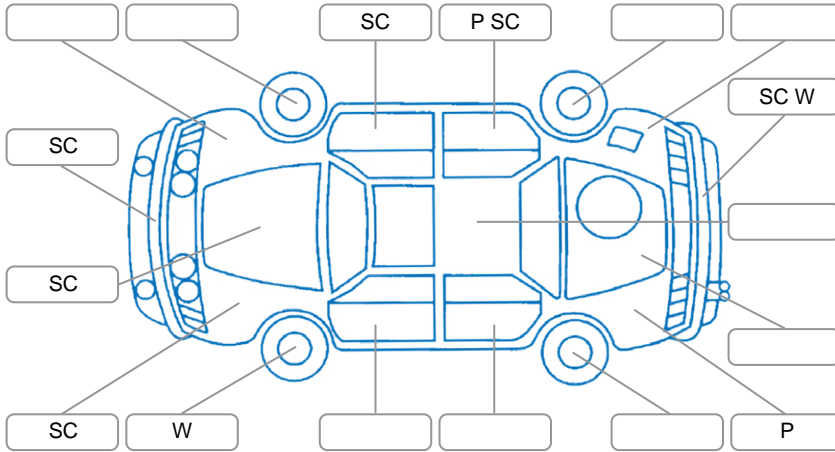

Report ID:	28,234,403	Version:	1
Created:	08 Jun 2026		

Make:	Ford	Model:	Endura
Body Style:	SUV	Year:	2018
Rego No.:	PZT409	Rego Expiry:	24 Jan 2027
WoF Expiry:	19 Jun 2027	Odometer:	145,094 Kms
Good No.:	28234403	VIN:	2FMTK5A36JBB83865
Next Service:		Service History:	Yes

Key

S = Scratch R = Rust C = Crack * = Decals W = Significant scuffs
 D = Dent PT = Paint defect P = Pin dent SC = Stone Chips

Note: some defects and blemishes may not be displayed in the diagram

Body Inspection Comments

Stone chip in CVA

Conditions During Body Inspection

Dry

Under Carriage and Under Bonnet Inspection Comments

Interior Comments

Seats:	Good
Carpets:	Good
Panels:	Good
Dashboard:	Good

General Comments

Road Conditions During Test Drive Dry

Engine Timing Mechanism Timing Chain

Evidence of Cam Belt Replacement Yes No Kms

Inspected by: Alana Saunders

Published by: Alana Saunders

Inspection Date: 08 Jun 2026

	OK	Requires Attention	N/A
Engine			
Oil level	✓		
Smoke & fumes	✓		
Engine performance	✓		
Noise	✓		
Coolant condition	✓		
Cooling performance	✓		
Radiator / Hoses (visual)	✓		
Transmission			
Operation	✓		
Noise	✓		
Clutch			✓
CV joints	✓		
Wheel bearings	✓		
Brakes			
Performance	✓		
Hand brake	✓		
Tyres (lowest observed tread depth of tyres)			
Left front			4.5 mm
Right front			4.5 mm
Left rear			6 mm
Right rear			5.5 mm
Spare		Yes	
Suspension			
Suspension performance	✓		
Steering performance	✓		
Shock absorbers	✓		
Air Conditioning / Heater			
Operation	✓		
Electrical / Accessories			
Head lights	✓		
Tail lights	✓		
Indicators	✓		
Dashboard warning lights	✓		
Wipers (front & rear)	✓		
Window winder FL	✓		
Window winder FR	✓		
Window winder RL	✓		
Window winder RR	✓		
Rear view mirrors	✓		
Radio (basic test only)	✓		
CD (basic test only)	✓		
Number of keys		2	
Central locking	✓		
Remote locking	✓		
Sat. nav. (basic test only)	✓		
Reversing camera	✓		