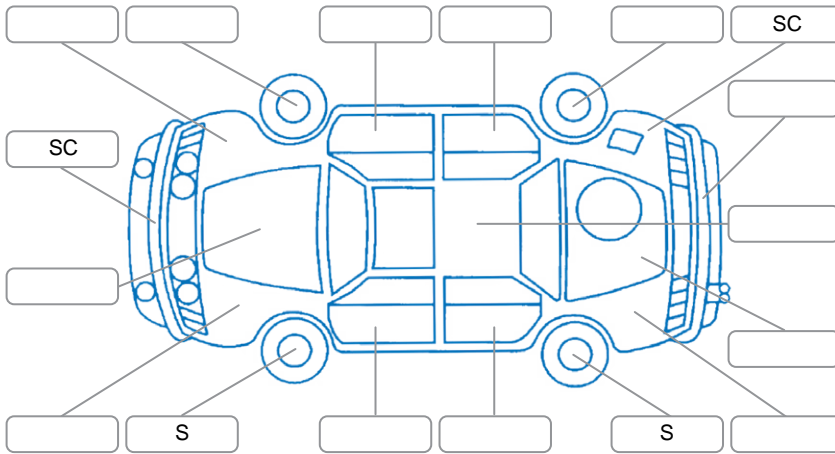

Report ID:	28,234,207	Version:	2
Created:	09 Jun 2026		

Make:	Nissan	Model:	Fairlady Z
Body Style:	Sports Car	Year:	2009
Rego No.:	PDD376	Rego Expiry:	21 Aug 2026
WoF Expiry:	09 Jun 2027	Odometer:	87,885 Kms
Good No.:	28234207	VIN:	7AT0DH2PX22603034
Next Service:	88,000kms	Service History:	No

Key
 S = Scratch R = Rust C = Crack * = Decals W = Significant scuffs
 D = Dent PT = Paint defect P = Pin dent SC = Stone Chips

Note: some defects and blemishes may not be displayed in the diagram

Body Inspection Comments