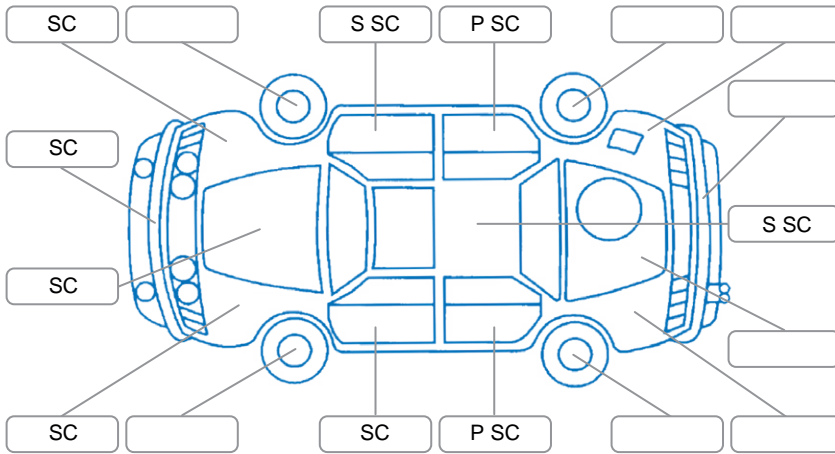

Report ID:	28,234,118	Version:	1
Created:	08 Jun 2026		

Make:	Mitsubishi	Model:	Triton
Body Style:	Other Truck	Year:	2020
Rego No.:	MSN977	Rego Expiry:	09 Sep 2026
WoF Expiry:	24 Mar 2027	Odometer:	178,868 Kms
Good No.:	28234118	VIN:	MMAWLKL10LH004293
Next Service:	192,000 Kms	Service History:	Yes

Key
 S = Scratch R = Rust C = Crack * = Decals W = Significant scuffs
 D = Dent PT = Paint defect P = Pin dent SC = Stone Chips

Note: some defects and blemishes may not be displayed in the diagram

Body Inspection Comments

Stone chips in windscreen.

Conditions During Body Inspection Dry

Under Carriage and Under Bonnet Inspection Comments

Interior Comments

Seats:	Good
Carpets:	Good
Panels:	Good
Dashboard:	Good

General Comments