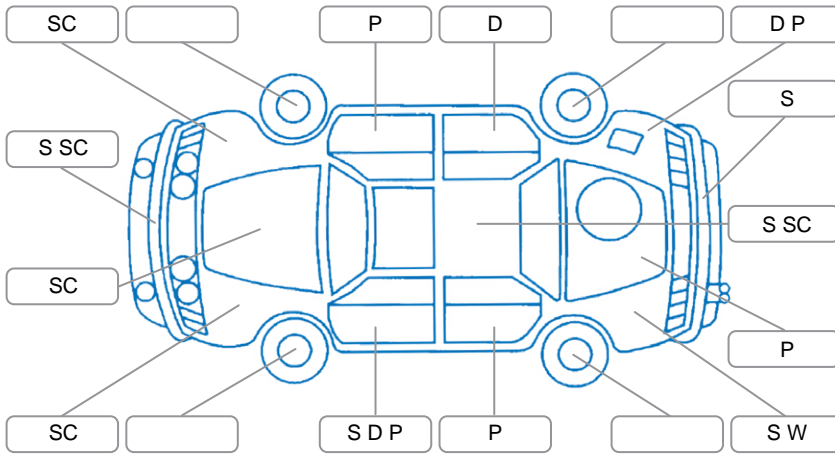

Report ID:	28,234,000	Version:	1
Created:	19 Jun 2026		

Make:	Mitsubishi	Model:	Triton
Body Style:	Utility	Year:	2022
Rego No.:	NYS191	Rego Expiry:	20 Jan 2027
WoF Expiry:	23 Jul 2026	Odometer:	105,436 Kms
Good No.:	28234000	VIN:	MMAJLKK10NH008156
Next Service:	111,500km's	Service History:	No

Key

S = Scratch R = Rust C = Crack * = Decals W = Significant scuffs
 D = Dent PT = Paint defect P = Pin dent SC = Stone Chips

Note: some defects and blemishes may not be displayed in the diagram

Body Inspection Comments

Tonneau cover support bar is bent. Tow bar insert is missing.

Conditions During Body Inspection

Dry

Under Carriage and Under Bonnet Inspection Comments

Interior Comments

Seats:	Good
Carpets:	Good
Panels:	Average
Dashboard:	Good

General Comments

Top of steering wheel is bent. In towards dashboard. Needs replacing. Engine belts & pulleys are a bit noisy.

Road Conditions During Test Drive Dry

Engine Timing Mechanism Timing Chain

Evidence of Cam Belt Replacement Yes No Kms