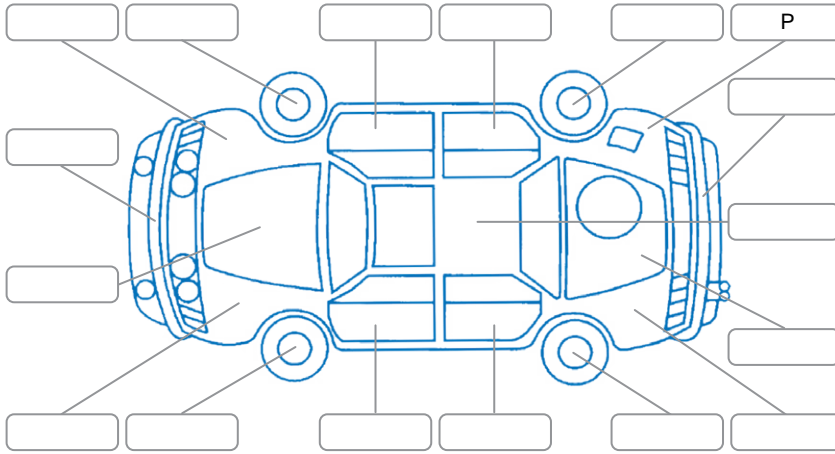

Report ID:	28,233,973	Version:	2
Created:	12 Jun 2026		

Make:	Nissan	Model:	X-Trail
Body Style:	SUV	Year:	2018
Rego No.:	QQD638	Rego Expiry:	31 May 2027
WoF Expiry:	16 May 2027	Odometer:	32,738 Kms
Good No.:	28233973	VIN:	7AT0DH6LX24046497
Next Service:	42,500 Kms	Service History:	No

### Key

S = Scratch    R = Rust    C = Crack    \* = Decals    W = Significant scuffs  
 D = Dent    PT = Paint defect    P = Pin dent    SC = Stone Chips

Note: some defects and blemishes may not be displayed in the diagram