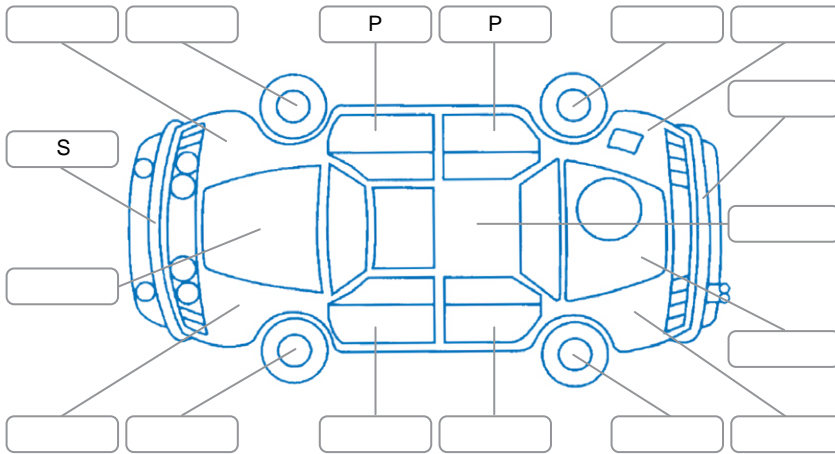

Report ID:	28,233,885	Version:	1
Created:	12 Jun 2026		

Make:	Subaru	Model:	Forester
Body Style:	SUV	Year:	2017
Rego No.:	KKF167	Rego Expiry:	14 Oct 2026
WoF Expiry:	18 Apr 2027	Odometer:	156,231 Kms
Good No.:	28233885	VIN:	JF2SJ9KC5HG085165
Next Service:	166232	Service History:	No

Key
 S = Scratch R = Rust C = Crack * = Decals W = Significant scuffs
 D = Dent PT = Paint defect P = Pin dent SC = Stone Chips

Note: some defects and blemishes may not be displayed in the diagram

Body Inspection Comments

Conditions During Body Inspection: Dry

Under Carriage and Under Bonnet Inspection Comments

All wheel drive

Interior Comments

Seats:	Good
Carpets:	Good
Panels:	Good
Dashboard:	Good

General Comments

Road Conditions During Test Drive	Dry	
Engine Timing Mechanism	Timing Chain	
Evidence of Cam Belt Replacement	<input type="checkbox"/> Yes	<input checked="" type="checkbox"/> No
Inspected by:	Jesse Amey	
Published by:	Janine Bell	
Inspection Date:	08 Jun 2026	