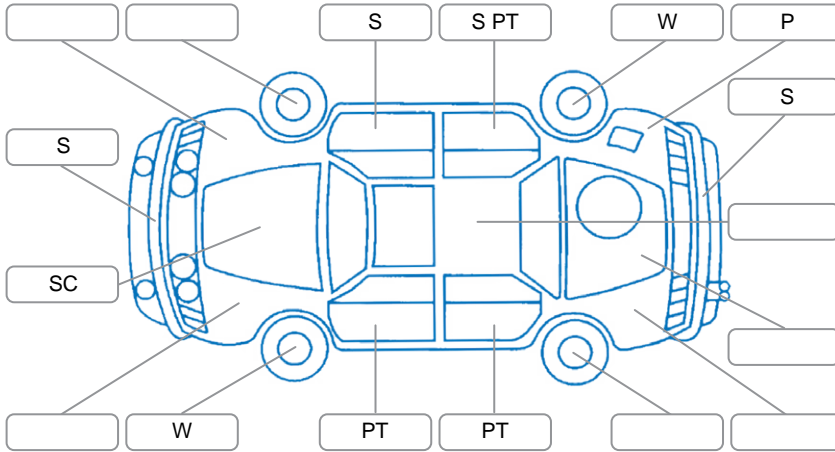

Report ID:	28,233,871	Version:	2
Created:	12 Jun 2026		

Make:	KIA	Model:	RIO
Body Style:	Hatchback	Year:	2012
Rego No.:	GJH662	Rego Expiry:	05 Dec 2026
WoF Expiry:	25 Aug 2026	Odometer:	158,373 Kms
Good No.:	28233871	VIN:	KNADN512MC6768913
Next Service:	157682	Service History:	No

Key

S = Scratch R = Rust C = Crack * = Decals W = Significant scuffs
 D = Dent PT = Paint defect P = Pin dent SC = Stone Chips

Note: some defects and blemishes may not be displayed in the diagram

Body Inspection Comments

Exterior boot open button damaged

Conditions During Body Inspection Dry

Under Carriage and Under Bonnet Inspection Comments

Front wheel drive

Interior Comments

Seats:	Average
Carpets:	Average
Panels:	Average
Dashboard:	Average