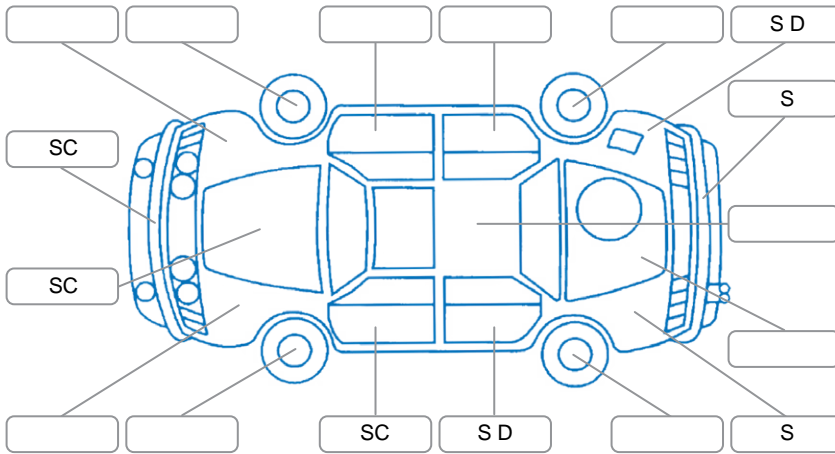

Report ID:	28,233,863	Version:	1
Created:	07 Jun 2026		

Make:	Mazda	Model:	Mazda3
Body Style:	Hatchback	Year:	2018
Rego No.:	LND53	Rego Expiry:	22 Jul 2026
WoF Expiry:	21 Feb 2027	Odometer:	125,951 Kms
Good No.:	28233863	VIN:	JM0BN547810235557
Next Service:	130000	Service History:	No

Key

S = Scratch R = Rust C = Crack * = Decals W = Significant scuffs
 D = Dent PT = Paint defect P = Pin dent SC = Stone Chips

Note: some defects and blemishes may not be displayed in the diagram

Body Inspection Comments

Minor stone chips on windscreen

Conditions During Body Inspection

Dry

Under Carriage and Under Bonnet Inspection Comments

Front wheel drive

Interior Comments

Seats:	Good
Carpets:	Good
Panels:	Good
Dashboard:	Good