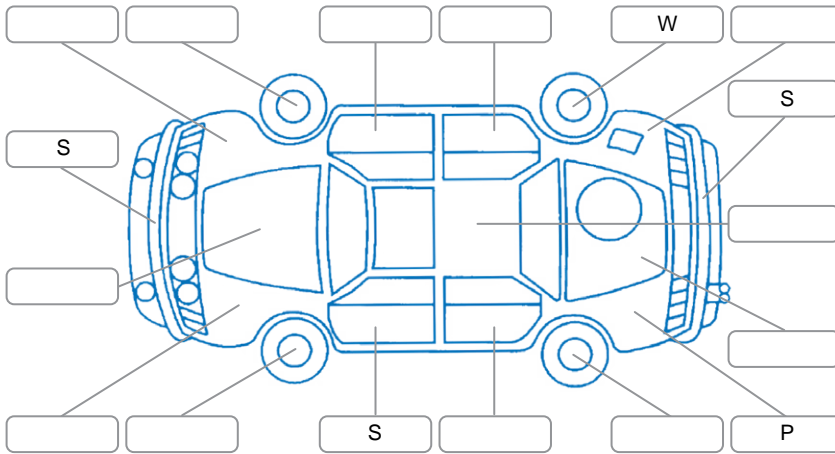

### Key

S = Scratch    R = Rust    C = Crack    \* = Decals    W = Significant scuffs  
 D = Dent    PT = Paint defect    P = Pin dent    SC = Stone Chips

Note: some defects and blemishes may not be displayed in the diagram

### Body Inspection Comments

Left rear wheel cambered in heaps/ crooked

Conditions During Body Inspection

Wet