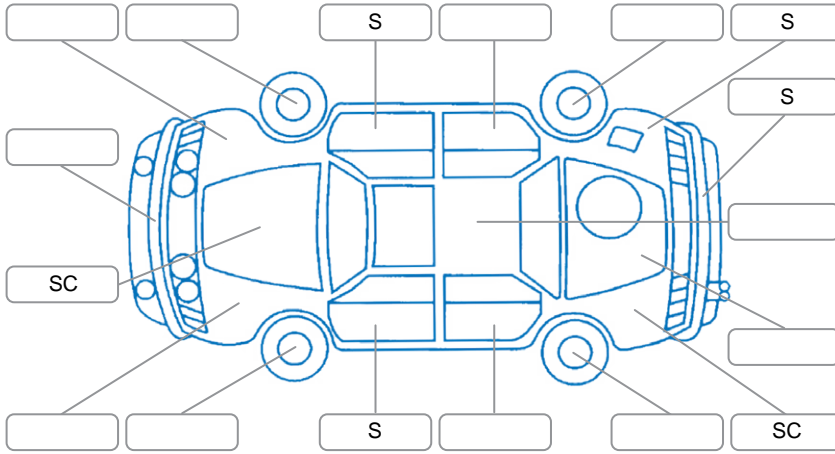

Report ID:	28,233,682	Version:	3
Created:	09 Jun 2026		

Make:	Mini	Model:	Cooper
Body Style:	Convertible	Year:	2015
Rego No.:	RSF823	Rego Expiry:	14 Dec 2026
WoF Expiry:	15 Feb 2027	Odometer:	112,817 Kms
Good No.:	28233682	VIN:	WMWZP32000T587247
Next Service:	10/2/26 or 121000km	Service History:	No

**Key**  
 S = Scratch    R = Rust    C = Crack    \* = Decals    W = Significant scuffs  
 D = Dent    PT = Paint defect    P = Pin dent    SC = Stone Chips

Note: some defects and blemishes may not be displayed in the diagram