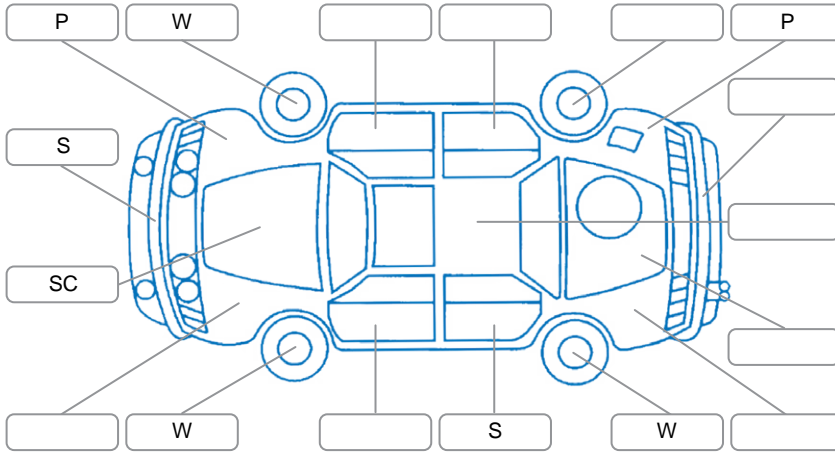

Report ID:	28,233,676	Version:	1
Created:	17 Jun 2026		

Make:	KIA	Model:	Sorento
Body Style:	SUV	Year:	2014
Rego No.:	HJN57	Rego Expiry:	31 Mar 2027
WoF Expiry:	16 May 2027	Odometer:	124,134 Kms
Good No.:	28233676	VIN:	KNAKU814ME5504997
Next Service:	134140	Service History:	No

**Key**

S = Scratch    R = Rust    C = Crack    \* = Decals    W = Significant scuffs  
 D = Dent    PT = Paint defect    P = Pin dent    SC = Stone Chips

Note: some defects and blemishes may not be displayed in the diagram