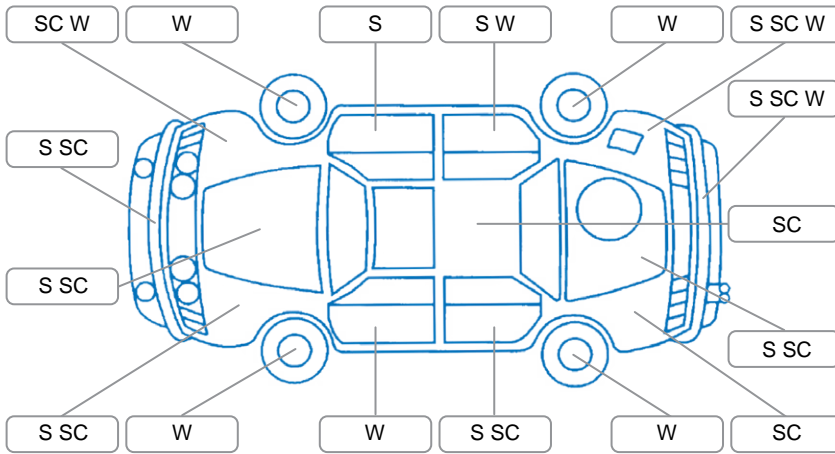

Report ID:	28,233,624	Version:	1
Created:	08 Jun 2026		

Make:	Lexus	Model:	LS
Body Style:	Sedan	Year:	2016
Rego No.:	RTW22	Rego Expiry:	29 Sep 2026
WoF Expiry:	11 Oct 2026	Odometer:	125,462 Kms
Good No.:	28233624	VIN:	7AT0B015X23022005
Next Service:	121,598km	Service History:	No

Key
 S = Scratch R = Rust C = Crack * = Decals W = Significant scuffs
 D = Dent PT = Paint defect P = Pin dent SC = Stone Chips

Note: some defects and blemishes may not be displayed in the diagram

Body Inspection Comments

Windscreen stone chips

Conditions During Body Inspection

Dry

Under Carriage and Under Bonnet Inspection Comments

4 wheel drive

Interior Comments

Seats:	Good
Carpets:	Good
Panels:	Good
Dashboard:	Good

General Comments