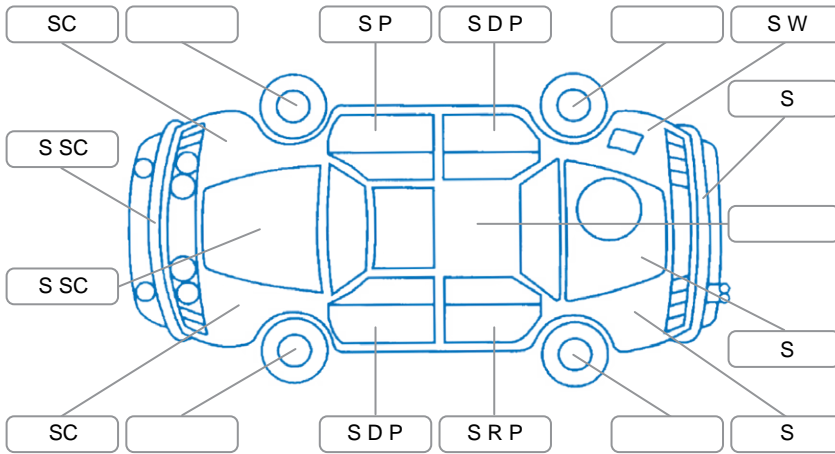

Report ID:	28,233,505	Version:	1
Created:	10 Jun 2026		

Make:	Subaru	Model:	Forester
Body Style:	SUV	Year:	2008
Rego No.:	MGB557	Rego Expiry:	12 Feb 2027
WoF Expiry:	22 Jun 2027	Odometer:	92,805 Kms
Good No.:	28233505	VIN:	7AT0GF17X19011570
Next Service:	102,800km's	Service History:	No

Key
 S = Scratch R = Rust C = Crack * = Decals W = Significant scuffs
 D = Dent PT = Paint defect P = Pin dent SC = Stone Chips

Note: some defects and blemishes may not be displayed in the diagram

Body Inspection Comments