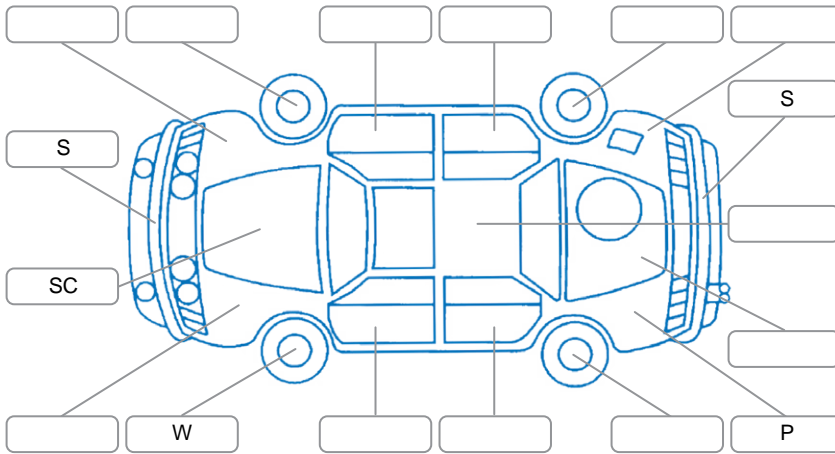

**Key**  
 S = Scratch    R = Rust    C = Crack    \* = Decals    W = Significant scuffs  
 D = Dent    PT = Paint defect    P = Pin dent    SC = Stone Chips

Note: some defects and blemishes may not be displayed in the diagram

### Under Carriage and Under Bonnet Inspection Comments

Front wheel drive  
 Oil leak