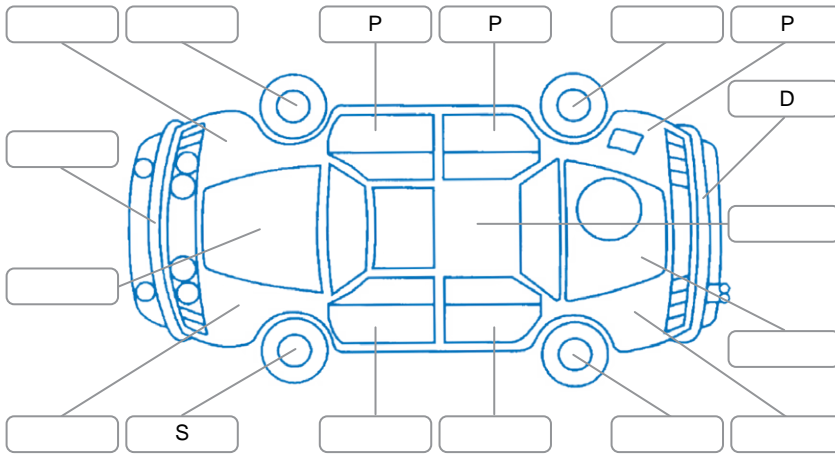

Report ID:	28,233,477	Version:	2
Created:	11 Jun 2026		

Make:	Nissan	Model:	Note
Body Style:	Hatchback	Year:	2015
Rego No.:	QSF994	Rego Expiry:	16 Aug 2026
WoF Expiry:	30 Apr 2027	Odometer:	31,465 Kms
Good No.:	28233477	VIN:	7AT0DH79X23334205
Next Service:	41,468 kms	Service History:	No

**Key**  
 S = Scratch    R = Rust    C = Crack    \* = Decals    W = Significant scuffs  
 D = Dent    PT = Paint defect    P = Pin dent    SC = Stone Chips

Note: some defects and blemishes may not be displayed in the diagram