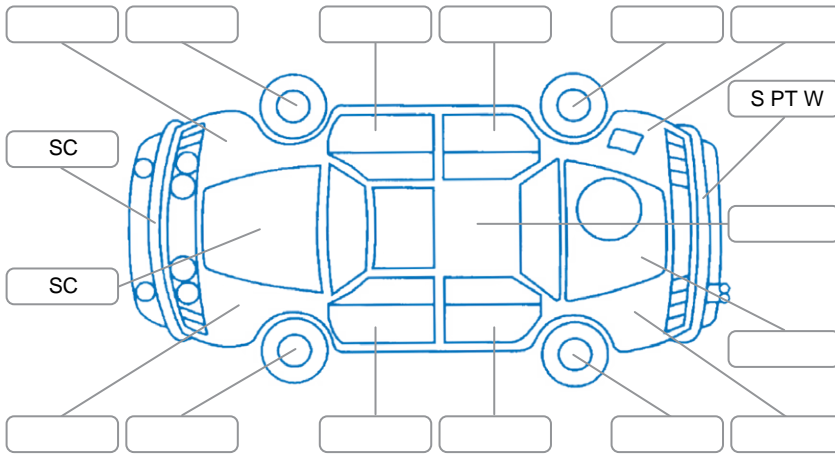

Report ID:	28,233,454	Version:	1
Created:	11 Jun 2026		

Make:	Mitsubishi	Model:	Eclipse Cross
Body Style:	SUV	Year:	2020
Rego No.:	RUQ744	Rego Expiry:	20 Aug 2026
WoF Expiry:	19 Mar 2027	Odometer:	82,605 Kms
Good No.:	28233454	VIN:	JMFXTGK1WLZ003638
Next Service:	89771km	Service History:	Yes

Key
 S = Scratch R = Rust C = Crack * = Decals W = Significant scuffs
 D = Dent PT = Paint defect P = Pin dent SC = Stone Chips

Note: some defects and blemishes may not be displayed in the diagram

Body Inspection Comments

Conditions During Body Inspection: Dry

Under Carriage and Under Bonnet Inspection Comments

Interior Comments

Seats:	Good
Carpets:	Good
Panels:	Good
Dashboard:	Good

General Comments

Road Conditions During Test Drive	Dry		
Engine Timing Mechanism	Timing Chain		
Evidence of Cam Belt Replacement	<input type="checkbox"/> Yes	<input type="checkbox"/> No	Kms
Inspected by:	Robert Rankin		
Published by:	Brandon Willmore		
Inspection Date:	08 Jun 2026		