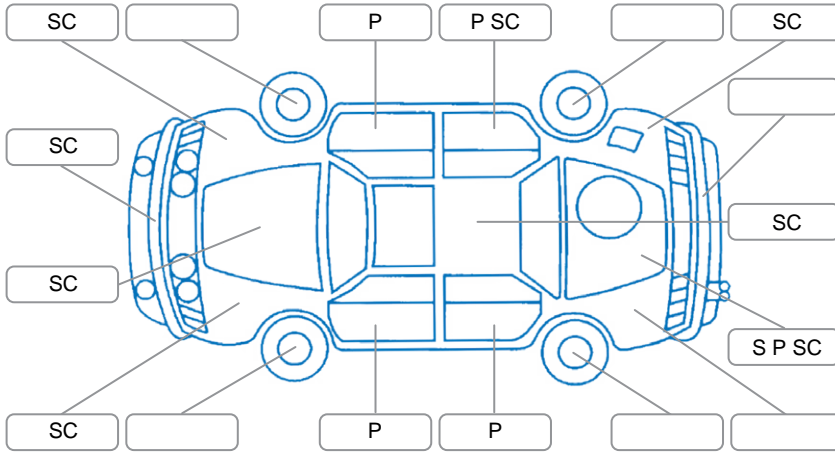

Report ID:	28,233,355	Version:	1
Created:	09 Jun 2026		

Make:	Holden	Model:	Colorado
Body Style:	Utility	Year:	2013
Rego No.:	HCD203	Rego Expiry:	09 Mar 2027
WoF Expiry:	23 Jun 2026	Odometer:	237,937 Kms
Good No.:	28233355	VIN:	MMU148LH0DH810245
Next Service:	248000	Service History:	No

Key

S = Scratch R = Rust C = Crack * = Decals W = Significant scuffs
 D = Dent PT = Paint defect P = Pin dent SC = Stone Chips

Note: some defects and blemishes may not be displayed in the diagram

Body Inspection Comments