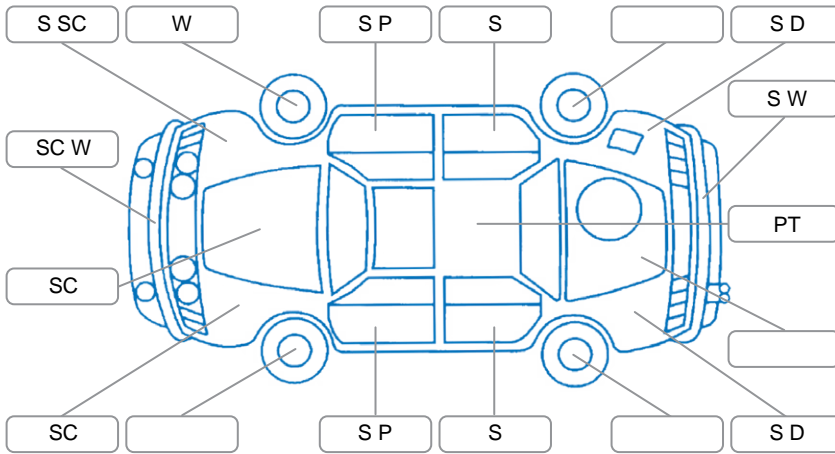

Report ID:	28,233,338	Version:	1
Created:	08 Jun 2026		

Make:	KIA	Model:	Sportage
Body Style:	SUV	Year:	2014
Rego No.:	HSP637	Rego Expiry:	29 Oct 2026
WoF Expiry:	09 Jun 2027	Odometer:	208,540 Kms
Good No.:	28233338	VIN:	U5YPC813SEL542214
Next Service:	4/9/26 or 214000km	Service History:	Yes

Key
 S = Scratch R = Rust C = Crack * = Decals W = Significant scuffs
 D = Dent PT = Paint defect P = Pin dent SC = Stone Chips

Note: some defects and blemishes may not be displayed in the diagram

Body Inspection Comments

Stone chips in windscreen.

Conditions During Body Inspection: Dry

Under Carriage and Under Bonnet Inspection Comments

Interior Comments

Seats:	Average
Carpets:	Good
Panels:	Good
Dashboard:	Good

General Comments