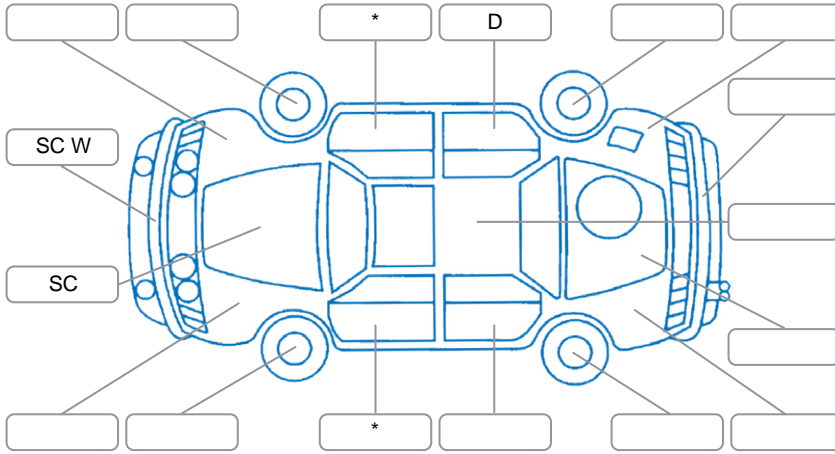

Report ID:	28,233,243	Version:	3
Created:	08 Jun 2026		

Make:	Mitsubishi	Model:	Eclipse Cross
Body Style:	SUV	Year:	2019
Rego No.:	LZK636	Rego Expiry:	13 Feb 2027
WoF Expiry:	30 Mar 2027	Odometer:	138,445 Kms
Good No.:	28233243	VIN:	JMFXTGK1WJZ011230
Next Service:	148000	Service History:	Yes

**Key**

S = Scratch    R = Rust    C = Crack    \* = Decals    W = Significant scuffs  
 D = Dent    PT = Paint defect    P = Pin dent    SC = Stone Chips

Note: some defects and blemishes may not be displayed in the diagram