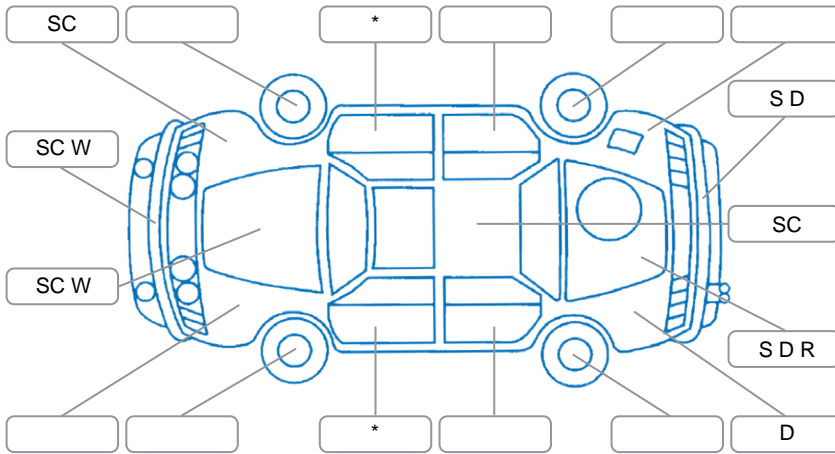

Report ID:	28,233,215	Version:	1
Created:	08 Jun 2026		

Make:	Mitsubishi	Model:	ASX
Body Style:	SUV	Year:	2016
Rego No.:	KFD186	Rego Expiry:	24 Nov 2026
WoF Expiry:	14 Nov 2026	Odometer:	103,664 Kms
Good No.:	28233215	VIN:	JMFXTGA2WHZ000877
Next Service:	118211	Service History:	Yes

Key
 S = Scratch R = Rust C = Crack * = Decals W = Significant scuffs
 D = Dent PT = Paint defect P = Pin dent SC = Stone Chips

Note: some defects and blemishes may not be displayed in the diagram

Body Inspection Comments

Right rear tyre worn inner edge

Conditions During Body Inspection Dry

Under Carriage and Under Bonnet Inspection Comments

Interior Comments

Seats:	drivers seat worn
Carpets:	Good
Panels:	arm rest worn
Dashboard:	Good