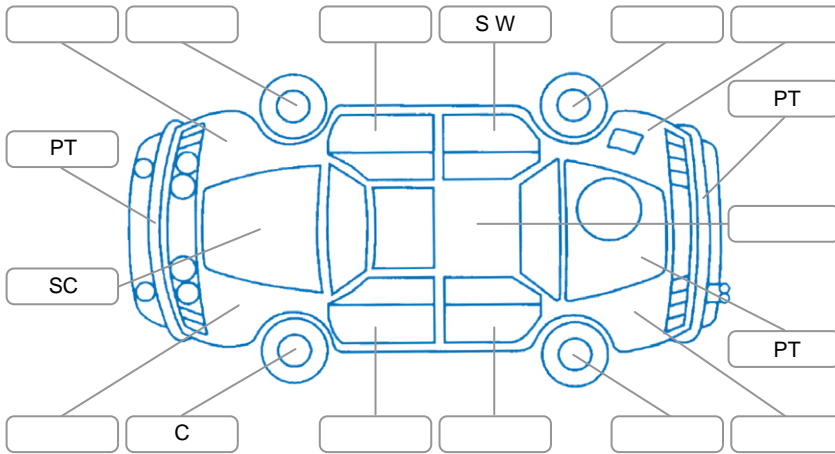

Key

S = Scratch R = Rust C = Crack * = Decals W = Significant scuffs
 D = Dent PT = Paint defect P = Pin dent SC = Stone Chips

Note: some defects and blemishes may not be displayed in the diagram

Body Inspection Comments

Tailgate stays worn

Conditions During Body Inspection

Dry

Under Carriage and Under Bonnet Inspection Comments

Engine oil leaks

Interior Comments

Seats: Good

Carpets: Good

Panels: Good

Dashboard: Good

General Comments

Road Conditions During Test Drive

Dry

Engine Timing Mechanism

Timing Chain

Evidence of Cam Belt Replacement