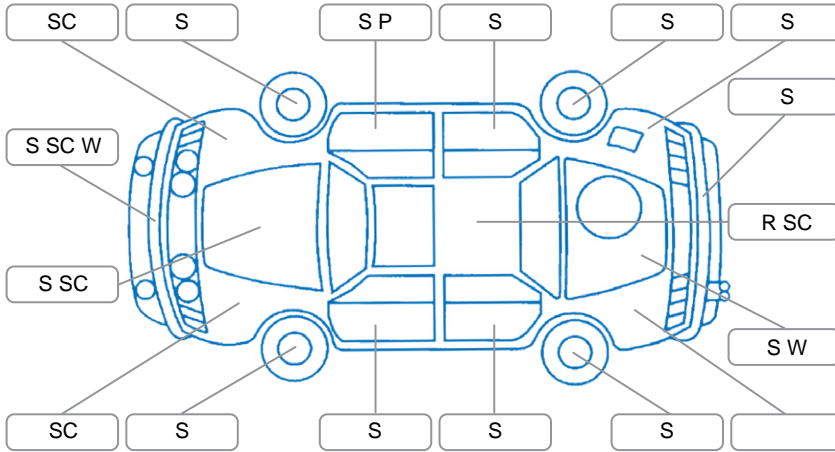

Report ID:	28,232,998	Version:	1
Created:	17 Jun 2026		

Make:	Honda	Model:	Civic
Body Style:	Sedan	Year:	2009
Rego No.:	EUD171	Rego Expiry:	22 Aug 2026
WoF Expiry:	13 Jun 2027	Odometer:	161,234 Kms
Good No.:	28232998	VIN:	JHMFD26309S200353
Next Service:	171,232km's	Service History:	No

Key

S = Scratch R = Rust C = Crack * = Decals W = Significant scuffs
 D = Dent PT = Paint defect P = Pin dent SC = Stone Chips

Note: some defects and blemishes may not be displayed in the diagram

Body Inspection Comments

Conditions During Body Inspection

Wet

Under Carriage and Under Bonnet Inspection Comments

Interior Comments

Seats:	Good
Carpets:	Good
Panels:	Good
Dashboard:	Good

General Comments

Road Conditions During Test Drive	Wet
Engine Timing Mechanism	Timing Chain
Evidence of Cam Belt Replacement	<input type="checkbox"/> Yes <input type="checkbox"/> No Kms
Inspected by:	Jason Young
Published by:	Tiaan Pienaar
Inspection Date:	15 Jun 2026