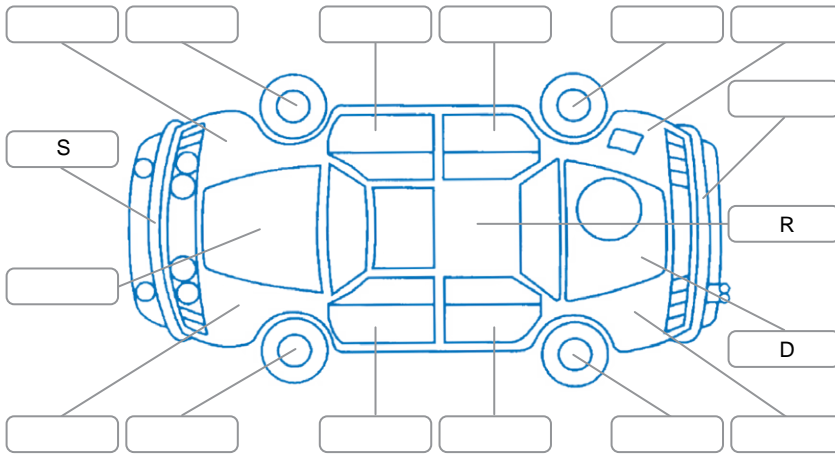

Report ID:	28,232,980	Version:	1
Created:	05 Jun 2026		

Make:	Ford	Model:	Ranger
Body Style:	Utility	Year:	2018
Rego No.:	LRW13	Rego Expiry:	31 May 2026
WoF Expiry:	31 Jul 2026	Odometer:	122,306 Kms
Good No.:	28232980	VIN:	MPBUMFF50JX175070
Next Service:	109,483 kms	Service History:	No

Key
 S = Scratch R = Rust C = Crack * = Decals W = Significant scuffs
 D = Dent PT = Paint defect P = Pin dent SC = Stone Chips

Note: some defects and blemishes may not be displayed in the diagram

Body Inspection Comments