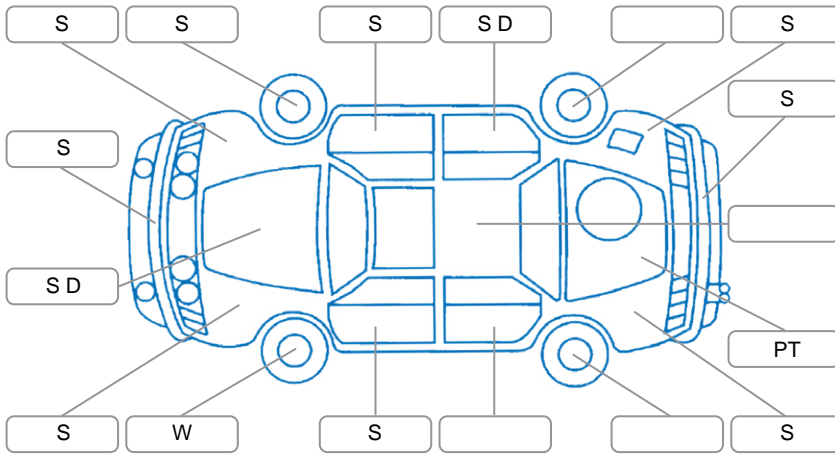

Report ID:	28,232,951	Version:	1
Created:	06 Jun 2026		

Make:	Honda	Model:	Accord
Body Style:	Sedan	Year:	2003
Rego No.:	BJD383	Rego Expiry:	06 Oct 2026
WoF Expiry:	06 Jan 2027	Odometer:	219,571 Kms
Good No.:	28232951	VIN:	JHMCL96803C207039
Next Service:	no sticker	Service History:	No

Key
 S = Scratch R = Rust C = Crack * = Decals W = Significant scuffs
 D = Dent PT = Paint defect P = Pin dent SC = Stone Chips

Note: some defects and blemishes may not be displayed in the diagram

Body Inspection Comments