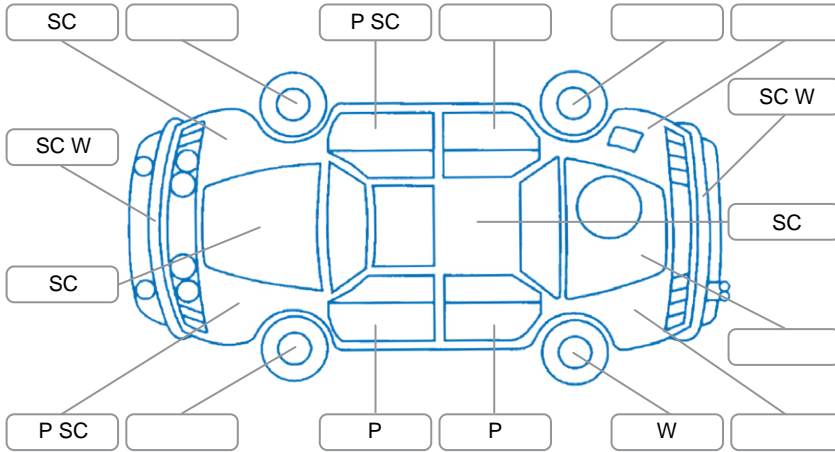

Key

S = Scratch R = Rust C = Crack * = Decals W = Significant scuffs
 D = Dent PT = Paint defect P = Pin dent SC = Stone Chips

Note: some defects and blemishes may not be displayed in the diagram

Body Inspection Comments

Right Front Tyre cords showing

Conditions During Body Inspection

Dry

Under Carriage and Under Bonnet Inspection Comments

Subframe surface rust

Interior Comments

Seats:	Good
Carpets:	Good
Panels:	Good
Dashboard:	Good