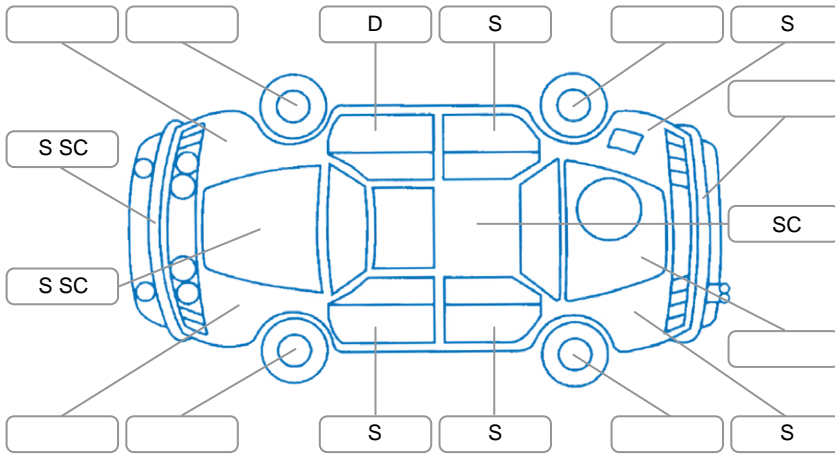

Report ID:	28,232,600	Version:	2
Created:	01 Jul 2026		

Make:	Subaru	Model:	Outback
Body Style:	SUV	Year:	2022
Rego No.:	PFT991	Rego Expiry:	16 Aug 2026
WoF Expiry:	15 May 2027	Odometer:	125,313 Kms
Good No.:	28232600	VIN:	JF2BT9KL3NG025100
Next Service:	130000	Service History:	Yes

Key
 S = Scratch R = Rust C = Crack * = Decals W = Significant scuffs
 D = Dent PT = Paint defect P = Pin dent SC = Stone Chips

Note: some defects and blemishes may not be displayed in the diagram

Body Inspection Comments