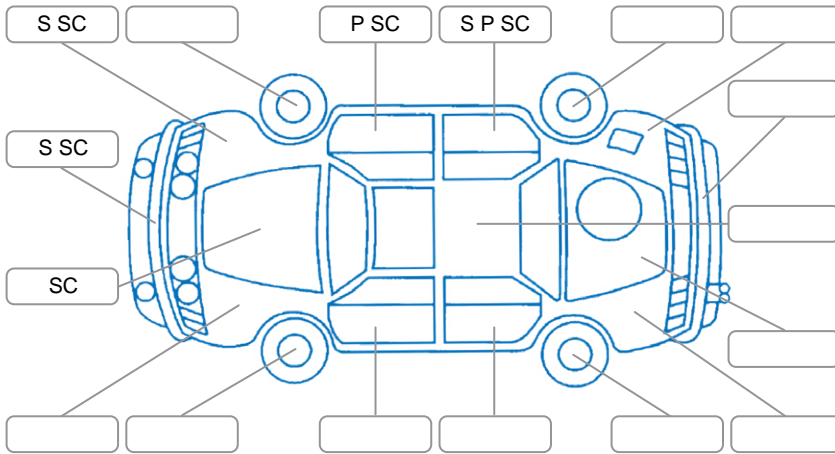

Report ID:	28,232,594	Version:	1
Created:	12 Jun 2026		

Make:	Toyota	Model:	Rav4
Body Style:	SUV	Year:	2013
Rego No.:	GZC636	Rego Expiry:	16 Jul 2026
WoF Expiry:	25 Jun 2027	Odometer:	108,035 Kms
Good No.:	28232594	VIN:	JTMDAREV00D022533
Next Service:	112,500 Kms	Service History:	Yes

Key
 S = Scratch R = Rust C = Crack * = Decals W = Significant scuffs
 D = Dent PT = Paint defect P = Pin dent SC = Stone Chips

Note: some defects and blemishes may not be displayed in the diagram

Body Inspection Comments

Large stone chip in front windscreen

Conditions During Body Inspection

Dry

Under Carriage and Under Bonnet Inspection Comments

AWD

Interior Comments

Seats:	Wear on front seats
Carpets:	Good
Panels:	Cosmetic blemish on drivers door card
Dashboard:	Wear on steering