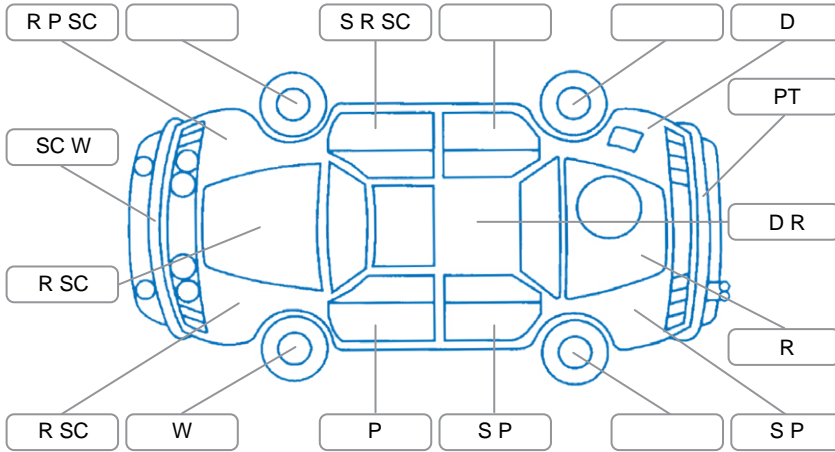

Report ID:	28,232,470	Version:	1
Created:	06 Jun 2026		

Make:	Mitsubishi	Model:	L300
Body Style:	Van	Year:	2013
Rego No.:	GWE80	Rego Expiry:	27 Dec 2026
WoF Expiry:	30 Jul 2026	Odometer:	182,514 Kms
Good No.:	28232470	VIN:	JMASNP04VDA800439
Next Service:		Service History:	No

Key

S = Scratch R = Rust C = Crack * = Decals W = Significant scuffs
 D = Dent PT = Paint defect P = Pin dent SC = Stone Chips

Note: some defects and blemishes may not be displayed in the diagram

Body Inspection Comments