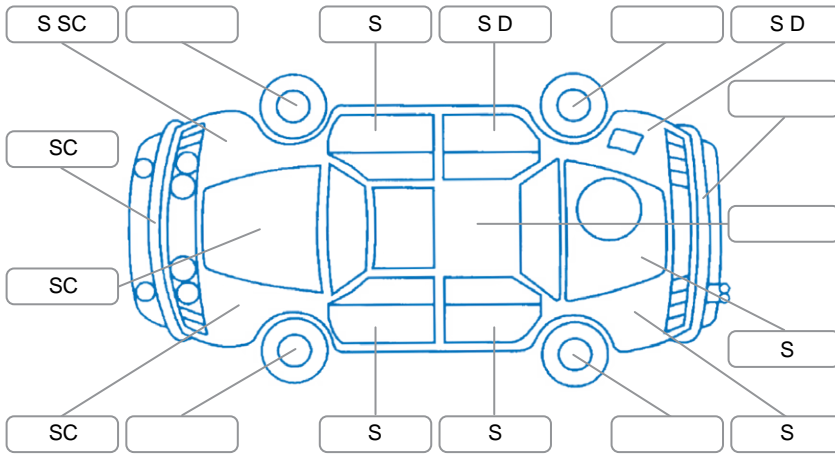

Report ID:	28,232,415	Version:	1
Created:	09 Jun 2026		

Make:	Ford	Model:	Ranger
Body Style:	Utility	Year:	2021
Rego No.:	NQA683	Rego Expiry:	08 Jul 2026
WoF Expiry:	12 Jun 2027	Odometer:	173,466 Kms
Good No.:	28232415	VIN:	MNAUMFF50MW154548
Next Service:	188000	Service History:	Yes

Key

S = Scratch R = Rust C = Crack * = Decals W = Significant scuffs
 D = Dent PT = Paint defect P = Pin dent SC = Stone Chips

Note: some defects and blemishes may not be displayed in the diagram

Body Inspection Comments

Crack on windscreen

Conditions During Body Inspection

Dry

Under Carriage and Under Bonnet Inspection Comments

Four wheel drive

Interior Comments

Seats:	Good
Carpets:	Good
Panels:	Minor scratches, Good
Dashboard:	Good