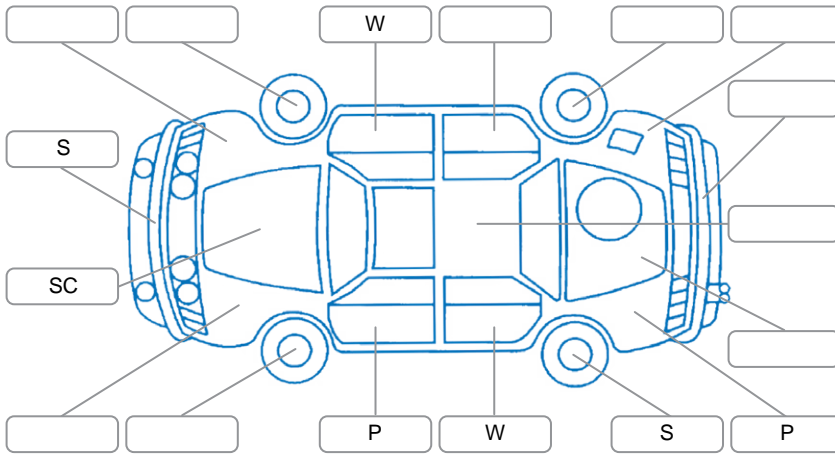

Key

S = Scratch R = Rust C = Crack * = Decals W = Significant scuffs
 D = Dent PT = Paint defect P = Pin dent SC = Stone Chips

Note: some defects and blemishes may not be displayed in the diagram

Body Inspection Comments

Conditions During Body Inspection: Dry

Under Carriage and Under Bonnet Inspection Comments

Interior Comments

Seats:	Good
Carpets:	Good
Panels:	Good
Dashboard:	Good

General Comments

Front wheel drive.

Road Conditions During Test Drive	Dry		
Engine Timing Mechanism	Timing Chain		
Evidence of Cam Belt Replacement	<input type="checkbox"/> Yes	<input type="checkbox"/> No	Kms
Inspected by:	Haden Brown		
Published by:	Kate Gibson		
Inspection Date:	10 Jun 2026		