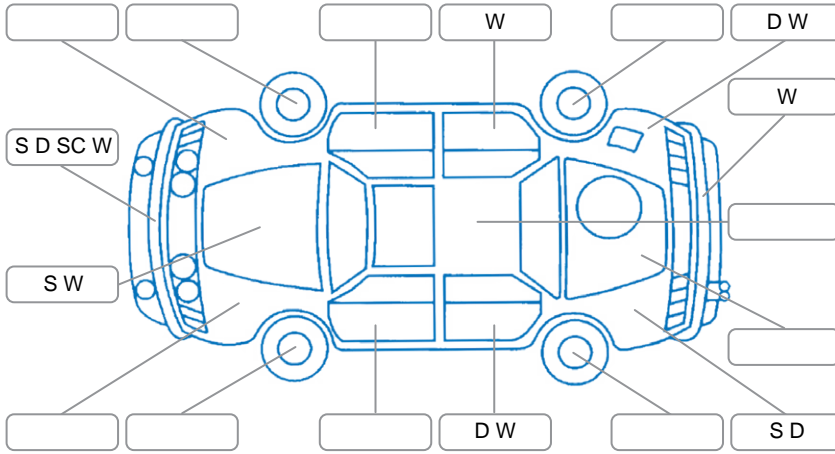

Report ID:	28,232,310	Version:	1
Created:	08 Jun 2026		

Make:	Toyota	Model:	Hilux
Body Style:	Utility	Year:	2019
Rego No.:	MJQ362	Rego Expiry:	09 Sep 2026
WoF Expiry:	31 Oct 2026	Odometer:	135,805 Kms
Good No.:	28232310	VIN:	MR0KA3CDX01234034
Next Service:	120000	Service History:	Yes

Key

S = Scratch R = Rust C = Crack * = Decals W = Significant scuffs
 D = Dent PT = Paint defect P = Pin dent SC = Stone Chips

Note: some defects and blemishes may not be displayed in the diagram

Body Inspection Comments