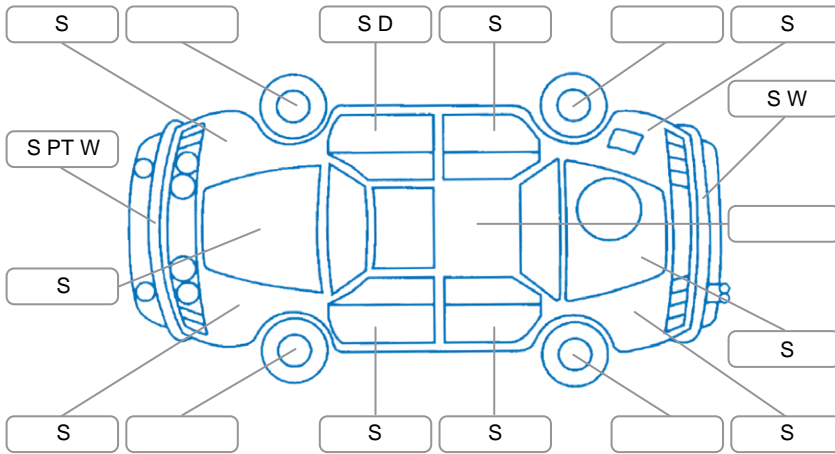

Key

S = Scratch R = Rust C = Crack * = Decals W = Significant scuffs
 D = Dent PT = Paint defect P = Pin dent SC = Stone Chips

Note: some defects and blemishes may not be displayed in the diagram

Body Inspection Comments

Conditions During Body Inspection

Dry

Under Carriage and Under Bonnet Inspection Comments

Interior Comments

Seats:	drivers seat is showing wear on outer edge.
Carpets:	drivers carpet is showing wear.
Panels:	Average
Dashboard:	Good