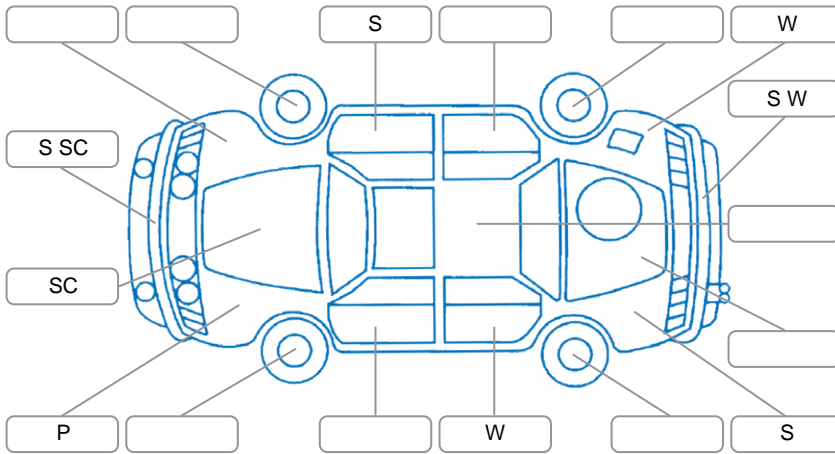

Report ID:	28,232,093	Version:	1
Created:	10 Jun 2026		

Make:	Hyundai	Model:	Tucson
Body Style:	SUV	Year:	2017
Rego No.:	PTF920	Rego Expiry:	03 Dec 2026
WoF Expiry:	05 Mar 2027	Odometer:	137,249 Kms
Good No.:	28232093	VIN:	KMHJ3814MHU435554
Next Service:	143720km	Service History:	No

### Key

S = Scratch    R = Rust    C = Crack    \* = Decals    W = Significant scuffs  
 D = Dent    PT = Paint defect    P = Pin dent    SC = Stone Chips

Note: some defects and blemishes may not be displayed in the diagram